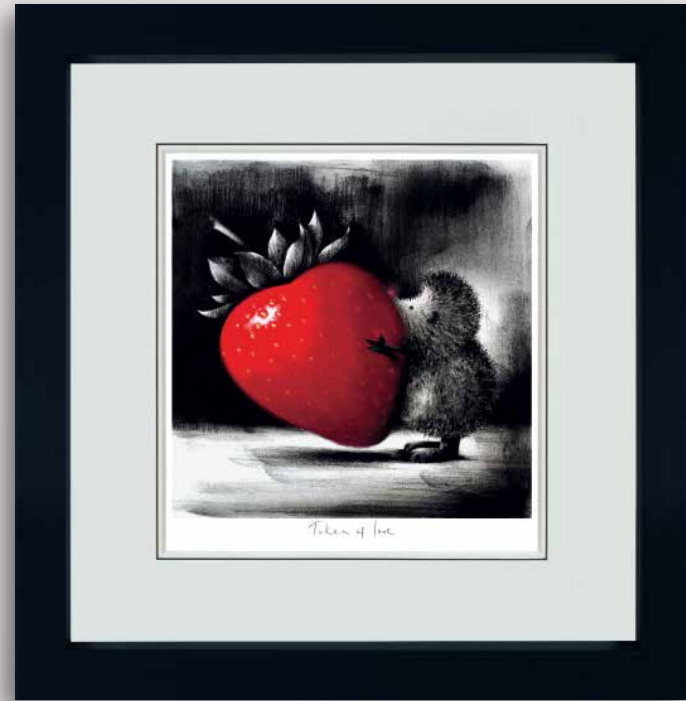

Share
the
Love 
Dong Thuy de

Share
the
Love 
Doug Hyde

Doug's new collection brings together a large cast of some of his most enchanting characters who are all busy making the most of life and sharing the love with their friends. As always, his innovative style, engaging situations and gift for storytelling have combined to create a heart-warming artistic statement about life, love and togetherness.

TOKEN OF
FRIENDSHIP

Paper Edition of 395,
12 x 12" £350

TOKEN OF
LOVE

Paper Edition of 395,
12 x 12" £350

Uplifting, distinctive, memorable and inspiring, Doug's work has been enriching the lives of collectors for many years. He has built a formidable reputation over the last few years as the man behind 'the smile', one of the most iconic artworks of the 21st century. He was named in a BBC news broadcast as the most popular living artist in the UK, and his original paintings, sculpture and limited editions have become sought-after collectors' items. He has been the subject of numerous books and articles and has been featured on national TV on several occasions.

"I believe that my work unites me with my audience, and that although the images may say different things to all of us, they always convey a positive message of universal optimism and hope."

Doug Hyde

CLOSE TO
YOU