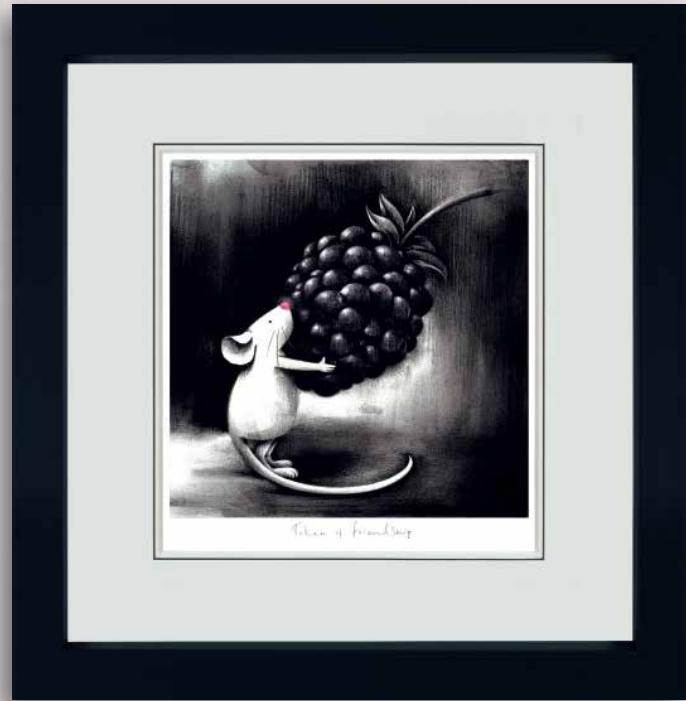

Share
the
Love 
Dong Thuy de

Share
the
Love 
Doug Hyde

Doug's new collection brings together a large cast of some of his most enchanting characters who are all busy making the most of life and sharing the love with their friends. As always, his innovative style, engaging situations and gift for storytelling have combined to create a heart-warming artistic statement about life, love and togetherness.

TOKEN OF
FRIENDSHIP

Paper Edition of 395,
12 x 12" £350

TOKEN OF
LOVE

Paper Edition of 395,
12 x 12" £350

Uplifting, distinctive, memorable and inspiring, Doug's work has been enriching the lives of collectors for many years. He has built a formidable reputation over the last few years as the man behind 'the smile', one of the most iconic artworks of the 21st century. He was named in a BBC news broadcast as the most popular living artist in the UK, and his original paintings, sculpture and limited editions have become sought-after collectors' items. He has been the subject of numerous books and articles and has been featured on national TV on several occasions.

"I believe that my work unites me with my audience, and that although the images may say different things to all of us, they always convey a positive message of universal optimism and hope."

Doug Hyde

CLOSE TO
YOU